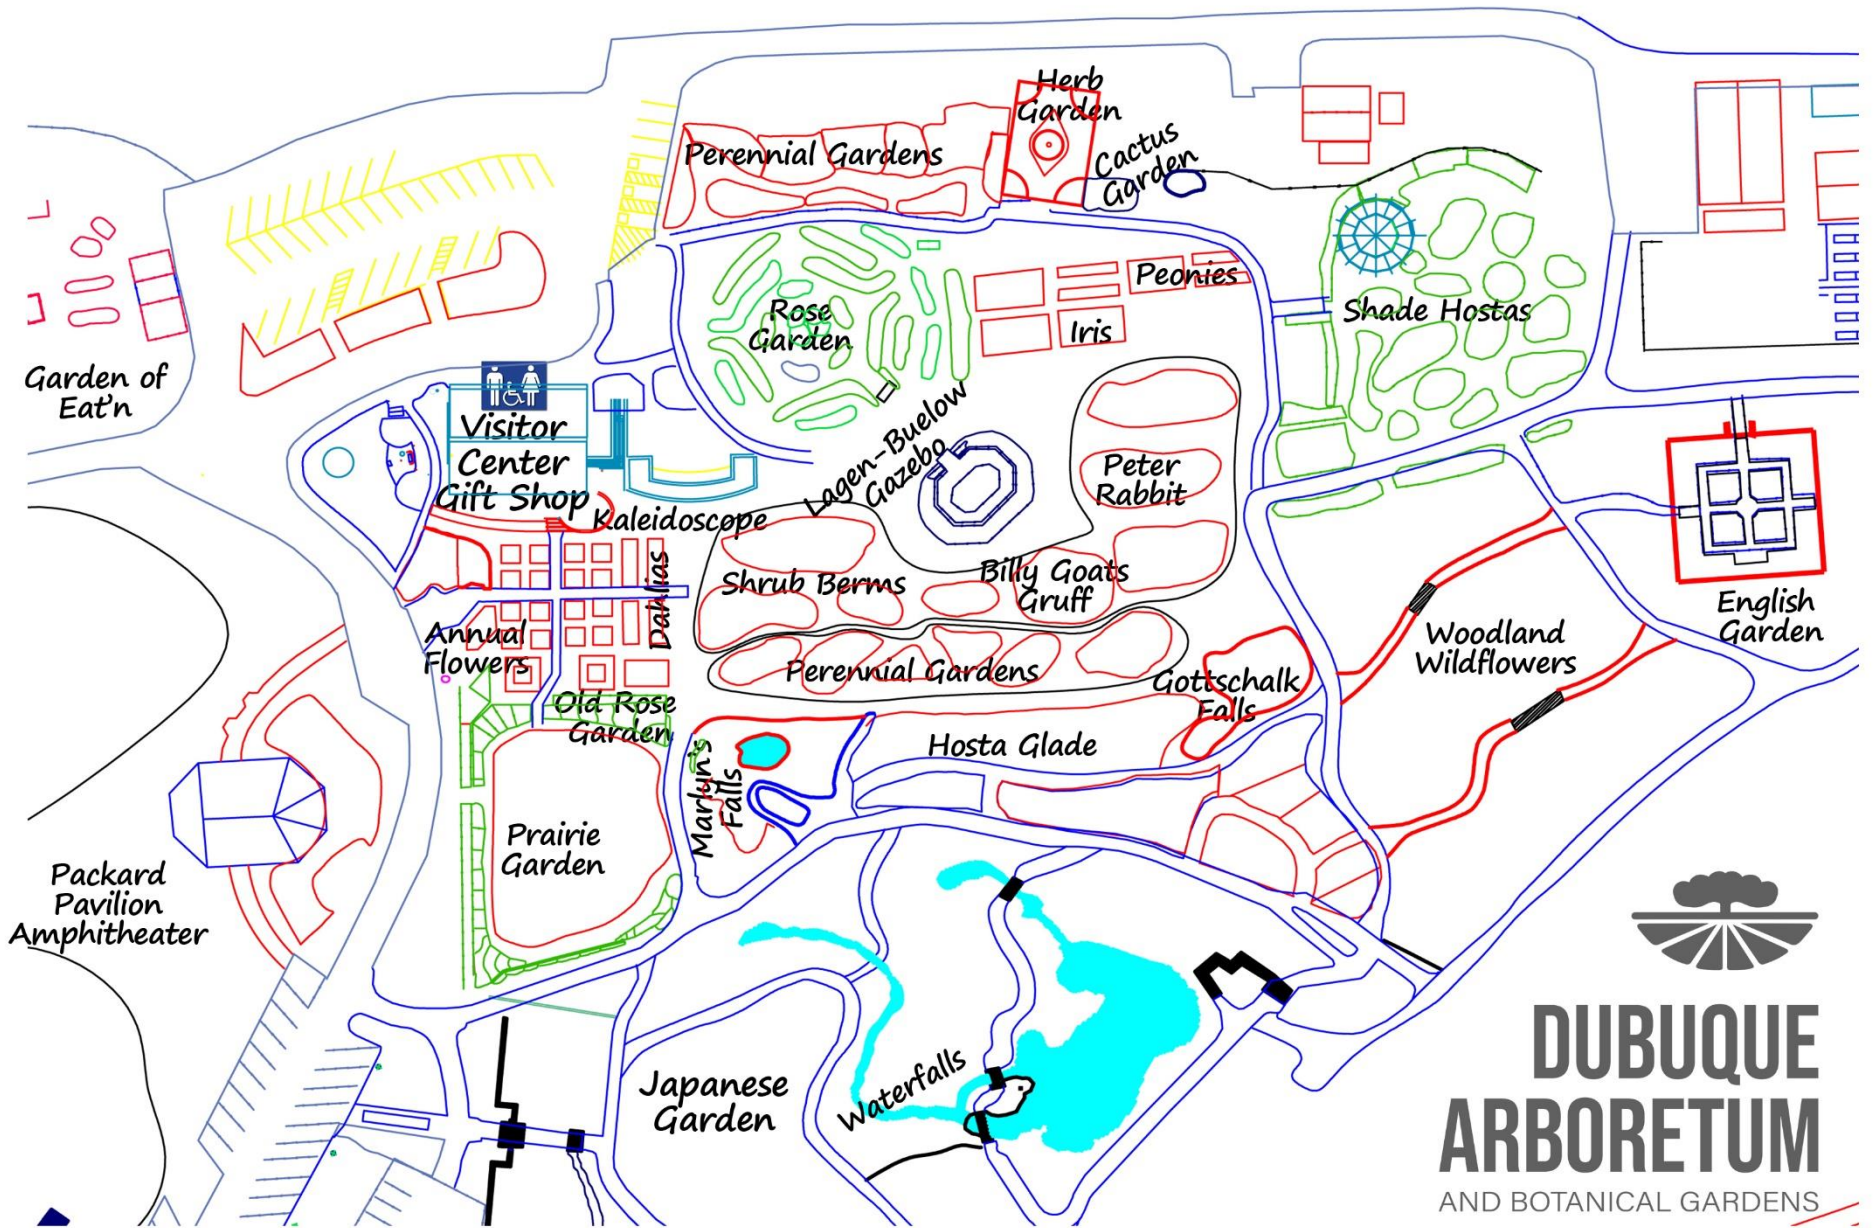

A	Visitor Center Gift Shop
B	Garden of Eat'n
C	Lions Club Playground
D	Whispering Pines
E	Rhododendrons
F	Lilacs
G	Magnolias
H	Mozena Dwarf Conifers
I	Hermesen Dwarf Conifers
J	Walter Dwarf Conifers
K	All Veterans Memorial
L	Maples and Other Trees
M	Crab Apple Trees
N	Packard Pavilion Amphitheater
O	Oak Trees
P	Hydrangeas
Q	Japanese Garden
R	Lagen-Buelow Gazebo
S	Legacy Tree Trail and Storybook Walk
T	Legacy Trees

DUBUQUE ARBORETUM

AND BOTANICAL GARDENS

*Please see
back page
for more
details.*

**DUBUQUE
ARBORETUM**
AND BOTANICAL GARDENS