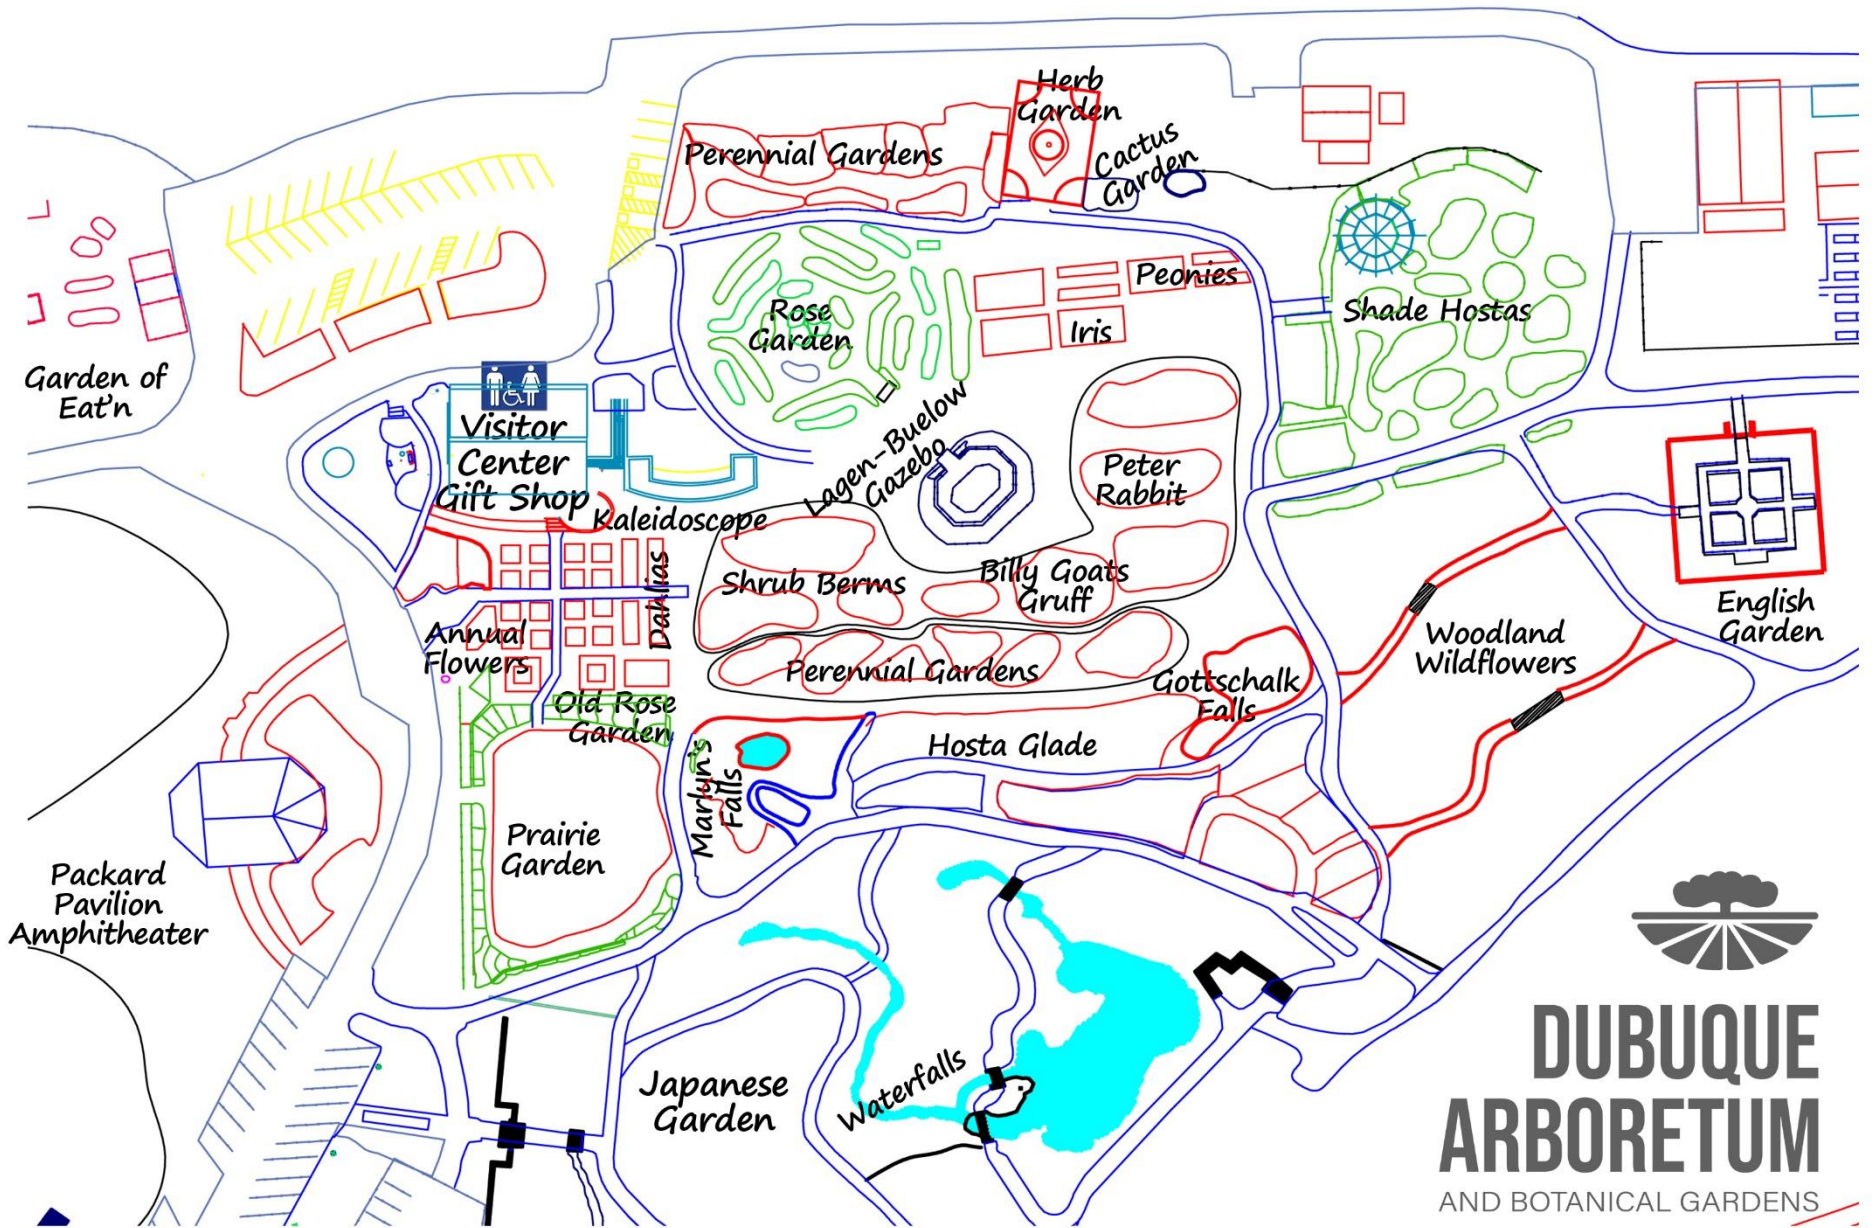

A	Visitor Center Gift Shop
B	Garden of Eat'n
C	Lions Club Playground
D	Whispering Pines
E	Rhododendrons
F	Lilacs
G	Magnolias
H	Mozena Dwarf Conifers
I	Hermesen Dwarf Conifers
J	Walter Dwarf Conifers
K	All Veterans Memorial
L	Maples and Other Trees
M	Crab Apple Trees
N	Packard Pavilion Amphitheater
O	Oak Trees
P	Hydrangeas
Q	Japanese Garden
R	Lagen-Buelow Gazebo
S	Legacy Tree Trail and Storybook Walk
T	Legacy Trees

DUBUQUE ARBORETUM

AND BOTANICAL GARDENS

*Please see
back page
for more
details.*

DUBUQUE
ARBORETUM
 AND BOTANICAL GARDENS