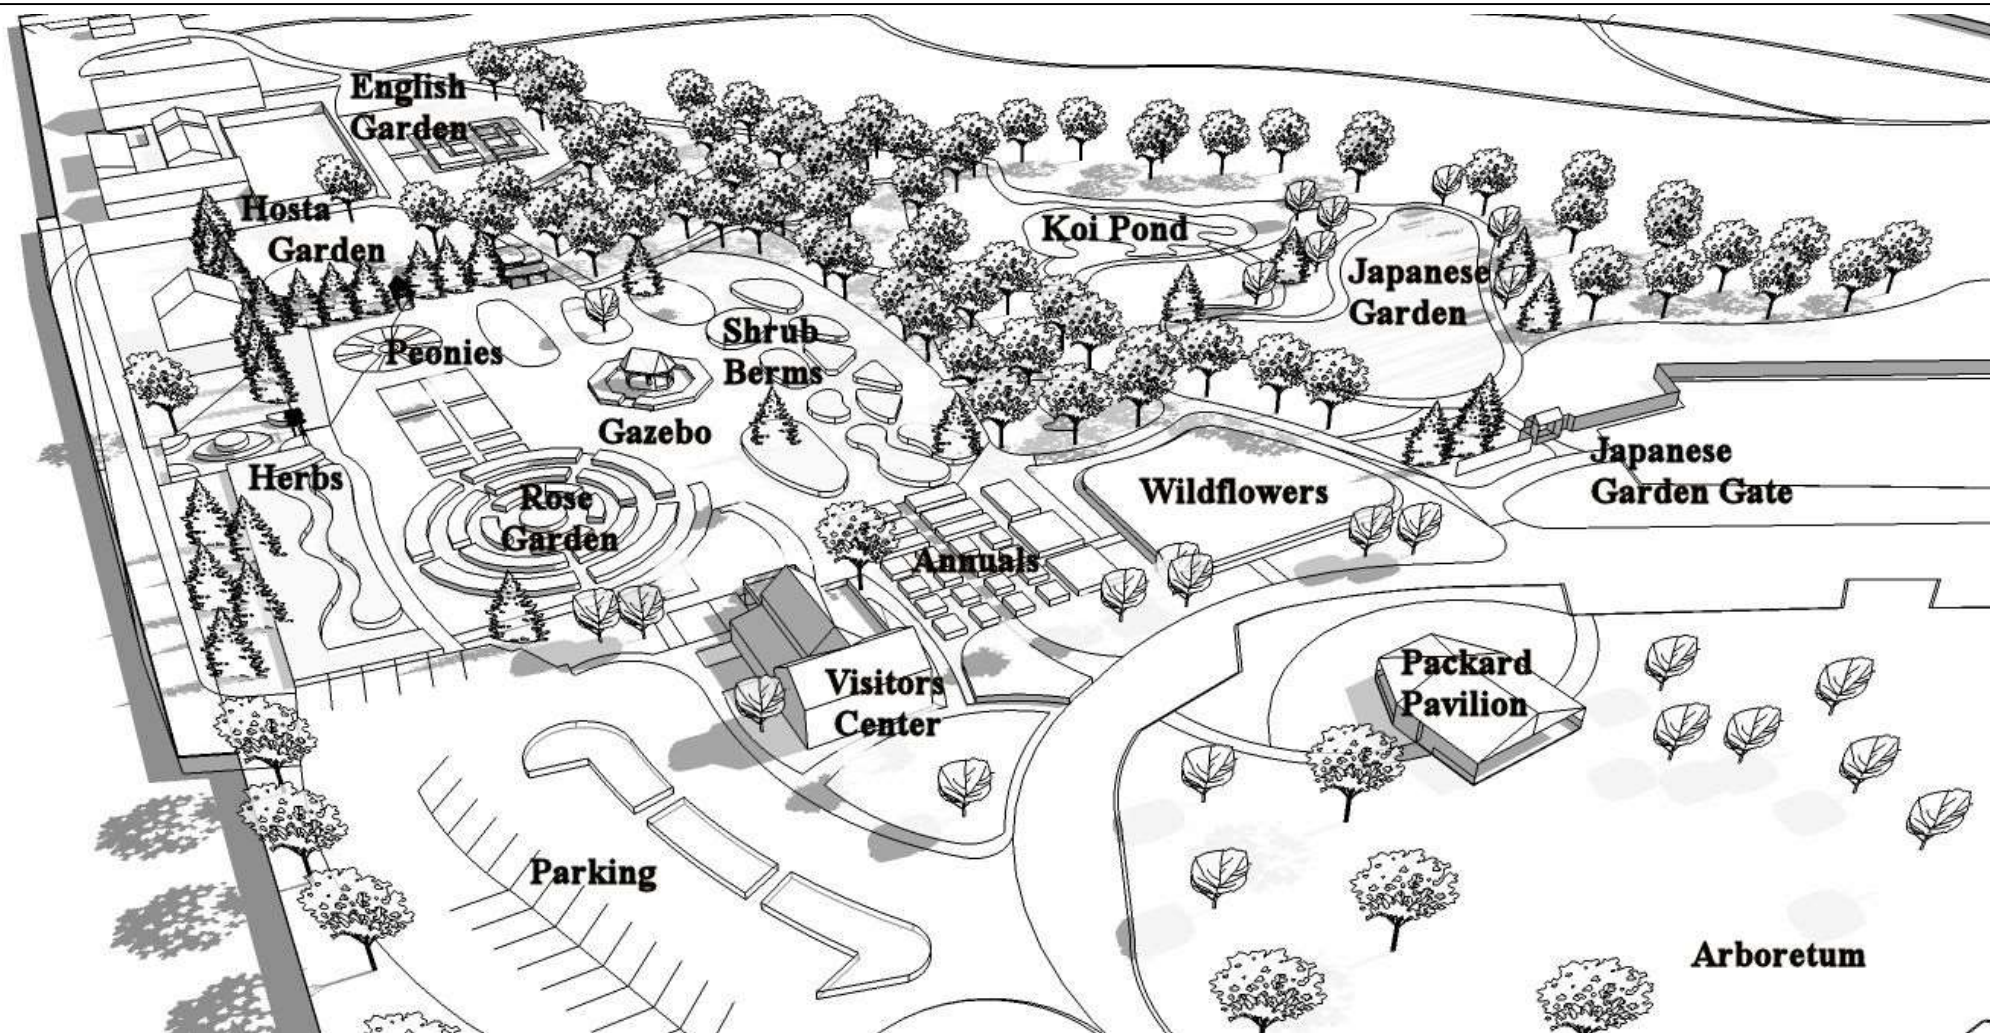

Dubuque Arboretum
& Botanical Gardens

GARDEN TOURING MAP

Dubuque Arboretum & Botanical Gardens

3800 Arboretum Drive

Dubuque, IA 52001

563.556.2100

www.dubuquearboretum.net

Become a Member Today and
Come Grow With Us!